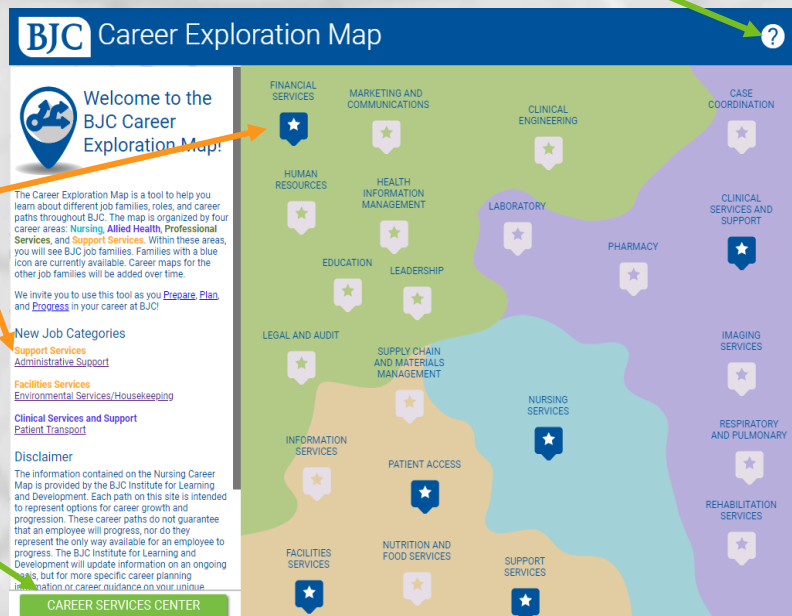

The BJC Career Exploration Map is designed to help you explore career opportunities and development activities within BJC. Use this guide to help you understand how to access and effectively use the tool.

For additional questions, please contact CareerServices@bjclearn.org

TAKING ACTION: Accessing and Exploring the BJC Career Exploration Map

1 Log in to Saba by using the desktop icon or by going to bjclearn.org and clicking the Online Learning Center button.

2 Click the **Career Services** button on the left side of the page under "SABA Quick Links"

3 Once at the Career Services Center workspace, there are multiple ways to access the BJC Career Exploration Map. Be sure to return to this workspace to access additional development tools.

ACCESS QRG
Click the ? at the top of the page to access a Quick Reference Guide for navigation assistance.

EXPLORE AVAILABLE MAPS
A list of available career maps can be found under "Available Job Categories". Career maps can also be accessed by clicking on the blue icons on the map.