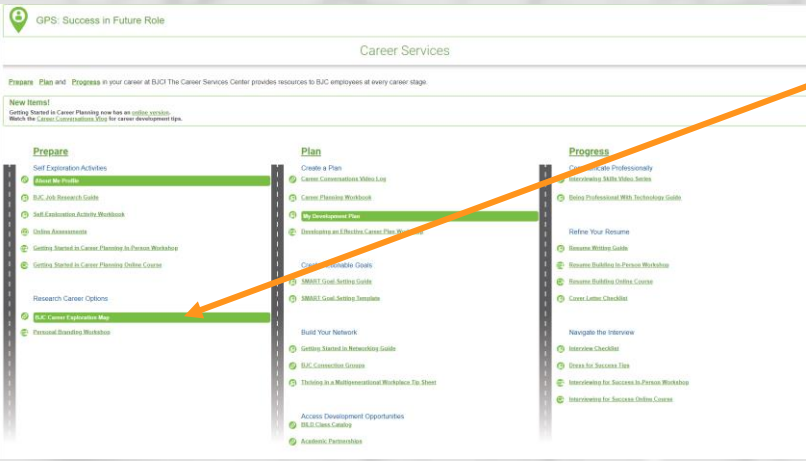

3 Once at the Career Services Center workspace, there are multiple ways to access the BJC Career Exploration Map. Be sure to return to this workspace to access additional development tools.

ACCESS QRG
Click the ? at the top of the page to access a Quick Reference Guide for navigation assistance.

EXPLORE AVAILABLE MAPS
A list of available career maps can be found under "Available Job Categories". Career maps can also be accessed by clicking on the blue icons on the map.